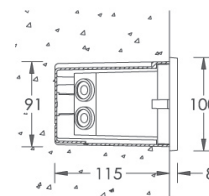

# LEGEND WALL LIGHT

**LIGMAN**

A rectangular 2w LED recessed wall light ideal for indoor and outdoor use

- Die cast aluminium body
- Stainless steel front frame
- Polycarbonate diffuser
- Stainless steel screws
- Durable silicone rubber gasket
- Double cable entry
- Corrosion resistant
- Integral LED driver
- Recessing box is included
- 30 white LED's
- Energy saving
- Ideal for: shopping centre's, cinemas, hotels, gardens and pedestrian areas
- IP65

**LEGEND 40019(S)**

PRODUCT CODE	Watts	Kg
<b>LEGEND 40019(S) White Led's</b>	2W	1,5
<b>LEGEND 40016(S) Blue Led's</b>	2W	1,5