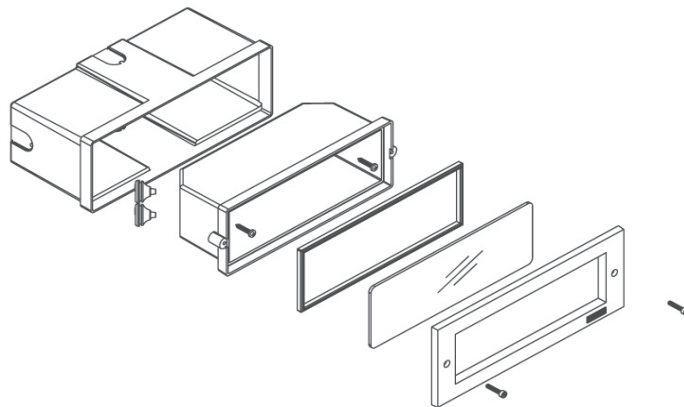

# LEGEND WALL LIGHT

**LIGMAN**

A rectangular 2w LED recessed wall light ideal for indoor and outdoor use

- Die cast aluminium body
- Stainless steel front frame
- Polycarbonate diffuser
- Stainless steel screws
- Durable silicone rubber gasket
- Double cable entry
- Corrosion resistant
- Integral LED driver
- Recessing box is included
- 30 white LED's
- Energy saving
- Ideal for: shopping centre's, cinemas, hotels, gardens and pedestrian areas
- IP65

**LEGEND 40019(S)**

PRODUCT CODE	Watts	Kg
<b>LEGEND 40019(S) White Led's</b>	2W	1,5
<b>LEGEND 40016(S) Blue Led's</b>	2W	1,5