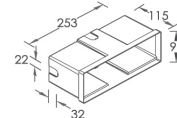

PRODUCT CODE	Watts	Kg
LEGEND 40019(S) White Led's	2W	1,5
LEGEND 40016(S) Blue Led's	2W	1,5