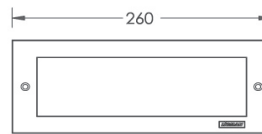

# LEGEND WALL LIGHT

**LIGMAN**

A rectangular 2w LED recessed wall light ideal for indoor and outdoor use

- Die cast aluminium body
- Stainless steel front frame
- Polycarbonate diffuser
- Stainless steel screws
- Durable silicone rubber gasket
- Double cable entry
- Corrosion resistant
- Integral LED driver
- Recessing box is included
- 30 white LED's
- Energy saving
- Ideal for: shopping centre's, cinemas, hotels, gardens and pedestrian areas
- IP65

**LEGEND 40019(S)**

PRODUCT CODE	Watts	Kg
<b>LEGEND 40019(S) White Led's</b>	2W	1,5
<b>LEGEND 40016(S) Blue Led's</b>	2W	1,5