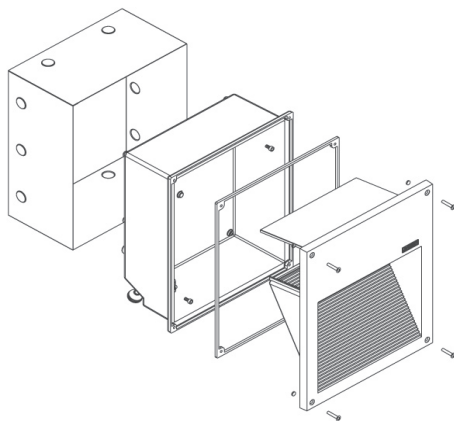

MINI AND LARGE RADO

LIGMAN

MINI RADO

A range of large and small rectangular recessed wall luminaires. As the lamp is hidden behind the baffle, it is impossible for passers by to receive any direct glare

- Die cast aluminium body
- Frosted toughened glass
- Stainless steel screws
- Durable silicone rubber gasket
- Double cable entry
- Corrosion resistant
- One piece anodized high purity aluminum reflector
- Light directed downwards
- Electronic control gear
- Recessing box is included
- Metallic Silver front frame
- IP65

MINI RADO 40271-04

PRODUCT CODE	Watts	Kg
MINI RADO 40271-04	1 x 10W CFL	1,0

MINI AND LARGE RADO

LIGMAN

- 230V
- 
- IP 65
- LAMP NOT INCLUDED
- 
- ECG
- ENERGY SAVING LUMINAIRE

LARGE RADO

LARGE RADO 40181-04

PRODUCT CODE	Watts	Kg
LARGE RADO 40181-04	2 x 18 CFL	5,0