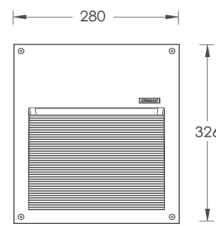

MINI AND LARGE RADO

LIGMAN

MINI RADO

A range of large and small rectangular recessed wall luminaires. As the lamp is hidden behind the baffle, it is impossible for passers by to receive any direct glare

- Die cast aluminium body
- Frosted toughened glass
- Stainless steel screws
- Durable silicone rubber gasket
- Double cable entry
- Corrosion resistant
- One piece anodized high purity aluminum reflector
- Light directed downwards
- Electronic control gear
- Recessing box is included
- Metallic Silver front frame
- IP65

MINI RADO 40271-04

PRODUCT CODE	Watts	Kg
MINI RADO 40271-04	1 x 10W CFL	1,0

MINI AND LARGE RADO

LIGMAN

- 230V
- 
- IP 65
- LAMP NOT INCLUDED
- 
- ECG
- ENERGY SAVING LUMINAIRE

LARGE RADO

LARGE RADO 40181-04

PRODUCT CODE	Watts	Kg
LARGE RADO 40181-04	2 x 18 CFL	5,0