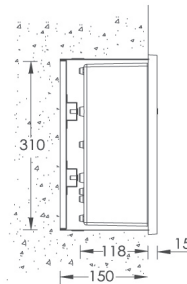

MINI AND LARGE RADO

LIGMAN

MINI RADO

A range of large and small rectangular recessed wall luminaires. As the lamp is hidden behind the baffle, it is impossible for passers by to receive any direct glare

- Die cast aluminium body
- Frosted toughened glass
- Stainless steel screws
- Durable silicone rubber gasket
- Double cable entry
- Corrosion resistant
- One piece anodized high purity aluminum reflector
- Light directed downwards
- Electronic control gear
- Recessing box is included
- Metallic Silver front frame
- IP65

MINI RADO 40271-04

PRODUCT CODE	Watts	Kg
MINI RADO 40271-04	1 x 10W CFL	1,0

MINI AND LARGE RADO

LIGMAN

- 230V
- 
- IP 65
- LAMP NOT INCLUDED
- 
- ECG
- ENERGY SAVING LUMINAIRE

LARGE RADO

LARGE RADO 40181-04

PRODUCT CODE	Watts	Kg
LARGE RADO 40181-04	2 x 18 CFL	5,0