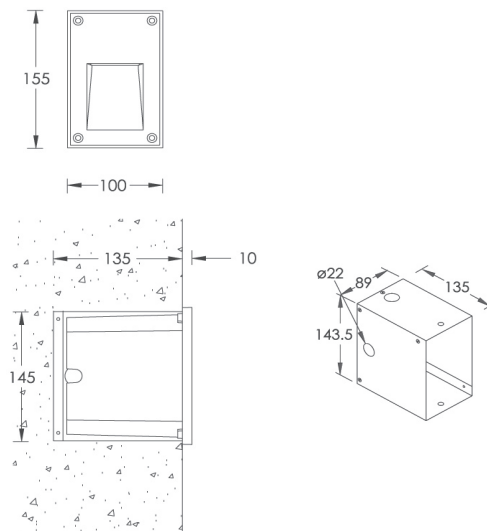

MINI AND LARGE RADO

LIGMAN

MINI RADO

A range of large and small rectangular recessed wall luminaires. As the lamp is hidden behind the baffle, it is impossible for passers by to receive any direct glare

- Die cast aluminium body
- Frosted toughened glass
- Stainless steel screws
- Durable silicone rubber gasket
- Double cable entry
- Corrosion resistant
- One piece anodized high purity aluminum reflector
- Light directed downwards
- Electronic control gear
- Recessing box is included
- Metallic Silver front frame
- IP65

MINI RADO 40271-04

PRODUCT CODE	Watts	Kg
MINI RADO 40271-04	1 x 10W CFL	1,0

MINI AND LARGE RADO

LIGMAN

- 230V
- 
- IP 65
- LAMP NOT INCLUDED
- 
- ECG
- ENERGY SAVING LUMINAIRE

LARGE RADO

LARGE RADO 40181-04

PRODUCT CODE	Watts	Kg
LARGE RADO 40181-04	2 x 18 CFL	5,0