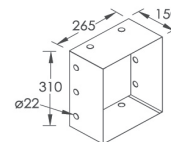

MINI RADO 40271-04

PRODUCT CODE	Watts	Kg
MINI RADO 40271-04	1 x 10W CFL	1,0

MINI AND LARGE RADO

LIGMAN

- 230V
- 
- IP 65
- LAMP NOT INCLUDED
- 
- ECG
- ENERGY SAVING LUMINAIRE

LARGE RADO

LARGE RADO 40181-04