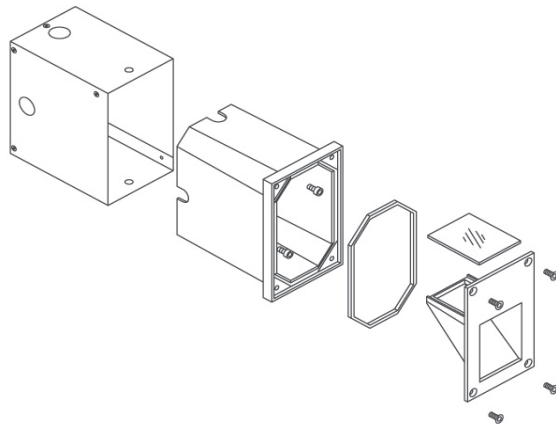

MINI AND LARGE RADO

LIGMAN

MINI RADO

A range of large and small rectangular recessed wall luminaires. As the lamp is hidden behind the baffle, it is impossible for passers by to receive any direct glare

- Die cast aluminium body
- Frosted toughened glass
- Stainless steel screws
- Durable silicone rubber gasket
- Double cable entry
- Corrosion resistant
- One piece anodized high purity aluminum reflector
- Light directed downwards
- Electronic control gear
- Recessing box is included
- Metallic Silver front frame
- IP65

MINI RADO 40271-04

PRODUCT CODE	Watts	Kg
MINI RADO 40271-04	1 x 10W CFL	1,0

MINI AND LARGE RADO

LIGMAN

- 230V
- 
- IP 65
- LAMP NOT INCLUDED
- 
- ECG
- ENERGY SAVING LUMINAIRE

LARGE RADO

LARGE RADO 40181-04

PRODUCT CODE	Watts	Kg
LARGE RADO 40181-04	2 x 18 CFL	5,0