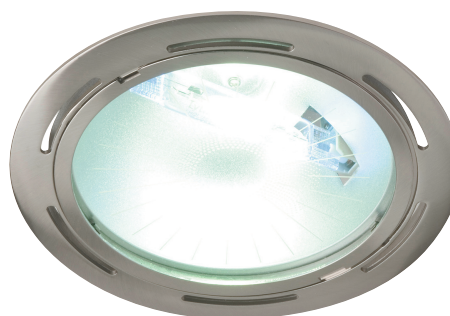

METAL HALIDE DOWNLIGHT

ROBUS®

A recessed circular downlighter available in 70W (**R70CHQI**) and 150W (**R150CHQI**) double ended metal halide lamps

- Satin finish aluminum reflector for even light distribution
- Flush glass
- Available in 70W and 150W metal halide
- Easy to install
- Available in white or brushed chrome
- **R70GBT** (70W) and **R150GBT** (150W) metal halide gear box available separately
- Electronic Gear available
- IP20 fitting and control gear

R70CHQI - 13

R150CHQI-13

R70GBT AND R150GBT

PRODUCT CODE	Watts	Diameter	Depth	Cutout	Kg
R70CHQI White	70W	156mm	90mm	145mm	0,5
R150CHQI White	150W	230mm	120mm	215mm	1,0
R70CHQI-13 Brushed Chrome	70W	156mm	90mm	145mm	0,5
R150CHQI-13 Brushed Chrome	150W	230mm	120mm	215mm	1,0

Options: add suffix to product code

- .../R70GBT 70W Metal Halide Gear Box
- .../R150GBT 150W Metal Halide Gear Box

PRODUCT CODE	Watts	L	W	H	Kg
R70GBT	70W	240mm	135mm	70mm	2,54
R150GBT	150W	240mm	135mm	70mm	3,33