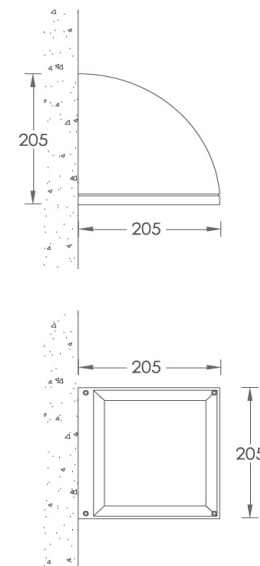

QUARTER ONE

LIGMAN

A small size quarter-cylindrical luminaire. Suitable for downward light in outdoor applications but also as an upward light for indoor applications

- Die cast aluminium body
- Frosted toughened glass
- Stainless steel screws
- Durable silicone rubber gasket
- Single cable entry
- Corrosion resistant
- Anodized high purity aluminium, semi-asymmetrical reflector
- Electronic control gear
- IP55

QUARTER ONE 30361-04

PRODUCT CODE	Watts	Kg
QUARTER ONE 30361-04 Metallic Silver	1 x 18W CFL	2,69
QUARTER ONE 30362-04 Metallic Silver	1 x 26W CFL	2,69