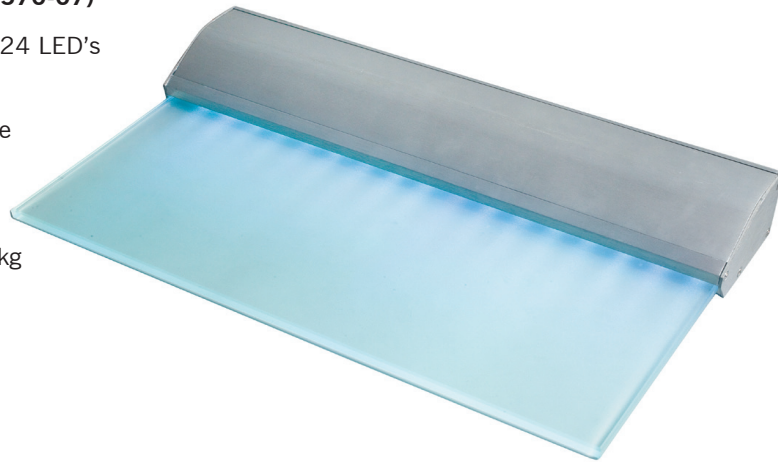

SHELF LIGHT

ROBUS®

BATHROOM ZONING

An attractive glass shelf light with a weight bearing load of 10kg. Available in 370mm length with 17 blue LED's (**R17LED370-07**) or 570mm length with 24 LED's (**R24LRD570-07**)

- Complete with 17 or 24 LED's
- Integral driver
- 50,000 hour lamp life
- Cool running
- No UV content
- Weight bearing of 10kg
- IP44

R24LED570-07

PRODUCT CODE	Watts	W	H	Depth	Kg
R17LED370-07 Blue LED's	17 x 0.12W	370mm	47mm	209mm	0,95
R24LED570-07 Blue LED's	24 x 0.12W	570mm	47mm	209mm	1,40