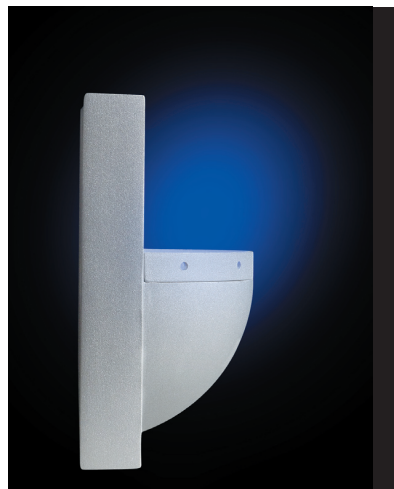

SWALLOW LIGHT

ROBUS®

A surface mounted LED wall light available with white LED's (**RWL2LED44C-01**) or blue LED's (**RWL2LED44C-07**)

- 2 x 1W high powered LUXEON LED lamps
- 50,000 hour life
- Cool running
- Integral driver
- No UV content
- Blue or White LED's available
- Energy Saving
- IP44

RWL2LED44C-07

PRODUCT CODE	Watts	L	W	Depth	Kg
RWL2LED44C-01 White LED's	2 x 1W	135mm	135mm	65mm	0,6
RWL2LED44C-07 Blue LED's	2 x 1W	135mm	135mm	65mm	0,6