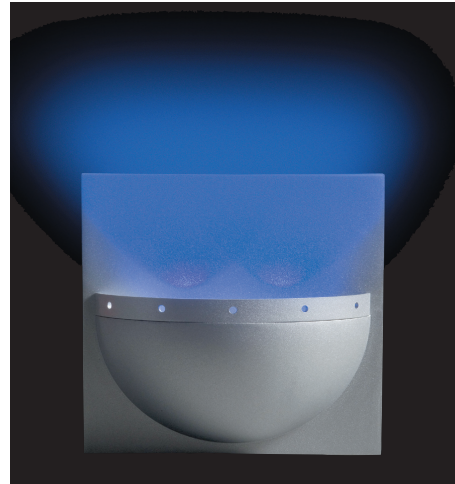

SWALLOW LIGHT

ROBUS®

A surface mounted LED wall light available with white LED's (**RWL2LED44C-01**) or blue LED's (**RWL2LED44C-07**)

- 2 x 1W high powered LUXEON LED lamps
- 50,000 hour life
- Cool running
- Integral driver
- No UV content
- Blue or White LED's available
- Energy Saving
- IP44

RWL2LED44C-07

PRODUCT CODE	Watts	L	W	Depth	Kg
RWL2LED44C-01 White LED's	2 x 1W	135mm	135mm	65mm	0,6
RWL2LED44C-07 Blue LED's	2 x 1W	135mm	135mm	65mm	0,6