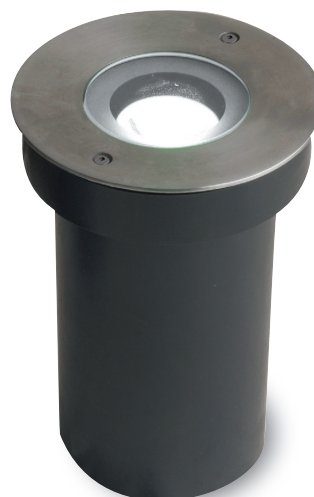

SWIMMING POOL LIGHT

ROBUS®

An IP68 white LED swimming pool light submersible up to 2 metres, available as a standard fitting (**R3WLED68-13**) or as a retrofit kit to replace the traditional halogen pool light (**R3WLEDRET-13**)

- Stainless steel trim
- Technopolymer body
- Mounting sleeve
- Submersible up to 2 metres
- Complete with 3W LUXEON LED, 4m connecting cable for use underwater
- Ideal for swimming pools or ponds
- Use with remote LED driver **R10LED700**, can operate up to 3 swimming pool lights in series (**Ordered separately**).
- LED fittings have ultra long life, up to 50,000 hours & are maintenance free
- High powered
- IP68

R10LED700

PRODUCT CODE	Watts	Diameter	Depth	Cutout	Kg
R3WLED68-13 White LED's	1 x 3W	94mm	100mm	85mm	1,0

ACCESSORIES	L	W	H	Kg
R10LED700	210mm	39mm	30mm	0,084

Note: Requires IP65 box to house LED driver