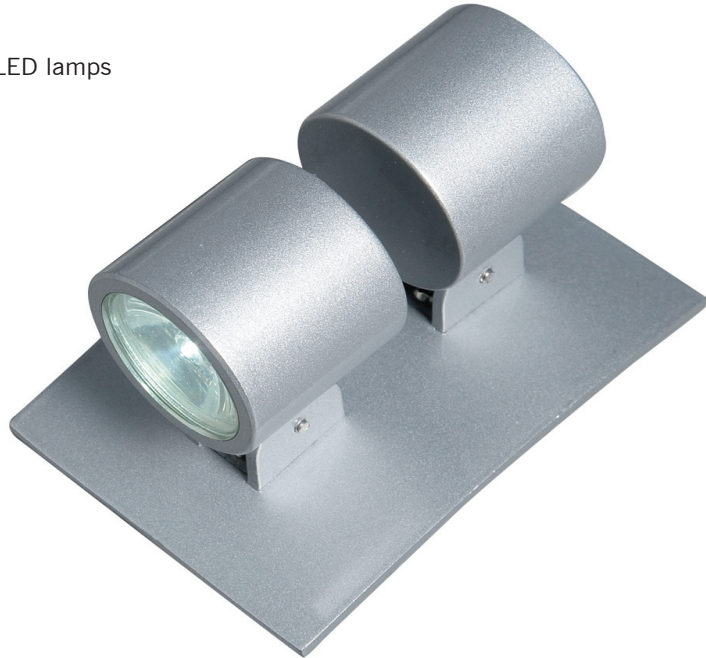

SWIFT LIGHT

ROBUS

An adjustable LED wall light available with white LED's (**RWL2LED44-01**) or blue LED's (**RWL2LED44-07**) LED's

- 2 x 1W high powered LUXEON LED lamps
- 50,000 hour life
- Cool running
- Integral driver
- No UV content
- 45° tilt Adjustable heads
- Blue or White LED's available
- Energy Saving
- IP44

RWL2LED44-01

PRODUCT CODE	Watts	L	W	Depth	Kg
RWL2LED44-01 White LED's	2 x 1W	100mm	70mm	90mm	0,4
RWL2LED44-07 Blue LED's	2 x 1W	100mm	70mm	90mm	0,4