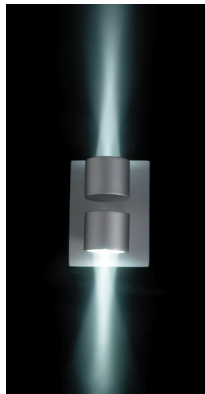

SWIFT LIGHT

ROBUS

An adjustable LED wall light available with white LED's (**RWL2LED44-01**) or blue LED's (**RWL2LED44-07**) LED's

- 2 x 1W high powered LUXEON LED lamps
- 50,000 hour life
- Cool running
- Integral driver
- No UV content
- 45° tilt Adjustable heads
- Blue or White LED's available
- Energy Saving
- IP44

RWL2LED44-01

PRODUCT CODE	Watts	L	W	Depth	Kg
RWL2LED44-01 White LED's	2 x 1W	100mm	70mm	90mm	0,4
RWL2LED44-07 Blue LED's	2 x 1W	100mm	70mm	90mm	0,4